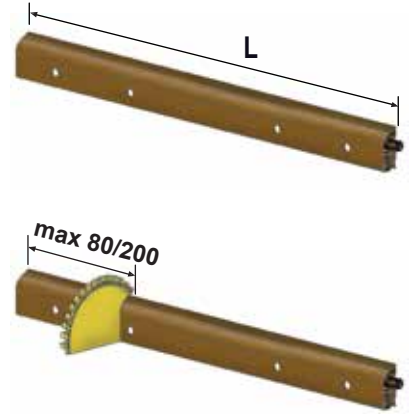

BLISTER

DISPAYS UNIT AND SETS IN BLISTER PACKAGING